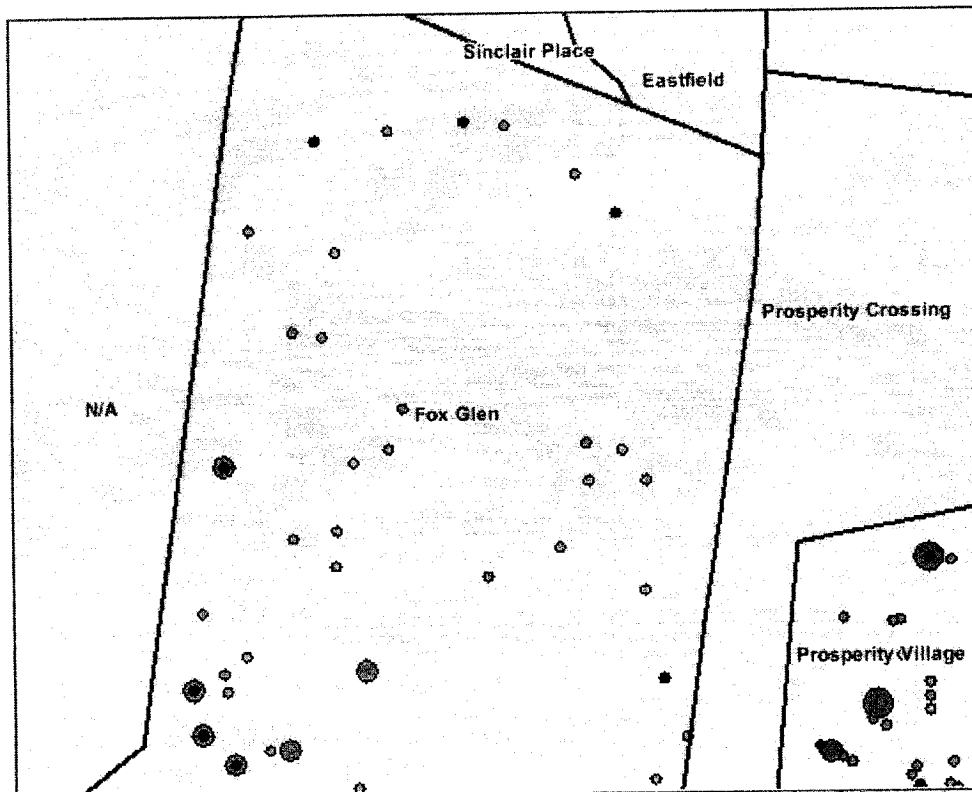

CMPD Mapping System

- Legend**
- Reported Incidents
 - ◆ CAD Events
 - Arrests
 - Arrestee Home
 - Ⓢ Field Interviews
 - 🔫 Seized Guns
 - Ⓢ Sex Registrants
 - 🚗 Vehicle Recoveries
 - Ⓢ Warrants
 - 🛣 Interstates
 - 🛣 Highways
 - 🛣 Major Streets
 - 🛣 Streets
 - Rental Property
 - Areas Of Interest
 - Neighborhoods
 - Patrol Divisions
 - Patrol Beats
 - Patrol Sub Beats
 - Buildings
 - Other Police Jurisdictions

142 Ft

Filter Criteria	
Type	Select
Geography	Neighborhoods
Area	Fox Glen
Layer	Reported Incidents
Data	For Public Release
Date Range	1/1/2010 - 7/12/2010

Summary

Incident Type	Frequency
Vandalism	3
Non-aggravated Assault	2
Residential Burglary	2
Aggravated Assault-Fists, Feet, etc.	1
Arson	1
Disorderly Conduct-Affray/Other	1
Larceny-Other	1
Missing Person-Age 16 and Over	1
Total	12

Listing

Complaint No	Date	Street Block	Incident Type	Clearance Status
20100123192701	23-JAN-2010	11400 FOX HILL DR	Non-aggravated Assault	CLEARED BY ARREST
20100424071300	24-APR-2010	11400 FOX HILL DR	Vandalism	OPEN
20100517201701	17-MAY-2010	11400 GLENSTONE CT	Missing Person-Age 16 and Over	EXCEPTIONALLY CLEARED
20100523190403	23-MAY-2010	11400 FOX HILL DR	Non-aggravated Assault	OPEN
20100606162201	06-JUN-2010	11300 GLENSTONE CT	Aggravated Assault-Fists,Feet, etc.	CLEARED BY ARREST
20100613164204	13-JUN-2010	12000 FOX GLEN RD	Disorderly Conduct-Affray/Other	OPEN
20100615184100	15-JUN-2010	11300 GLENSTONE CT	Larceny-Other	OPEN
20100623005403	23-JUN-2010	11400 FOX HILL DR	Vandalism	OPEN
20100626095101	26-JUN-2010	11500 FOX TROT DR	Residential Burglary	OPEN
20100704041200	04-JUL-2010	11500 FOX TROT DR	Vandalism	OPEN
20100705054500	05-JUL-2010	11400 FOX HILL DR	Arson	OPEN
20100705165601	05-JUL-2010	11300 FOX HILL DR	Residential Burglary	OPEN